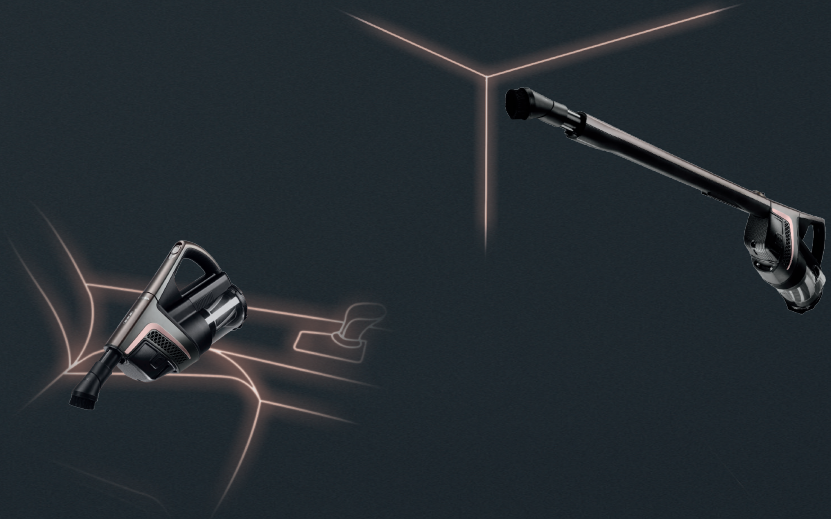

EFFORTLESS DEEP CLEANING.

The adjustable PowerUnit at the bottom provides a lighter feel, with the weight close to the ground and not in your hand. Combined with the extra-wide electrobrush, Comfort mode makes cleaning large areas feel effortless.

MAXIMUM REACH.

For hard-to-reach places, setting the PowerUnit at the top of the vacuum makes lifting and maneuvering the Triflex HX1 a breeze. In Reach mode, you can easily clean ceiling corners and underneath low furniture.

EASY HANDLING.

In Compact mode, the Triflex HX1 offers easy handling, ideal for quick clean-ups and tight spaces.

SO POWERFUL.

Triflex HX1's Vortex technology, combined with the powerful electrobrush, offers extreme suction as strong as Miele's most powerful corded vacuum series.¹ You can rely on the HEPA² filter to remove all fine dust and dirt particles.

EXTRA-WIDE
11 in

SO FAST.

The extra-wide electrobrush means you can cover more ground in less time – without compromising on performance. It automatically adapts to all floor types, so you can experience faster deep cleaning on every surface.