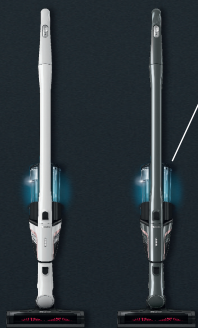

EFFORTLESS DEEP CLEANING.

The adjustable PowerUnit at the bottom provides a lighter feel, with the weight close to the ground and not in your hand. Combined with the extra-wide electrobrush, Comfort mode makes cleaning large areas feel effortless.

Powered by
 **VARTA**

TRIFLEX

HX1

EXPLORE YOUR OPTIONS.

Models to fit your lifestyle.

TRIFLEX HX1 PRO

- / Multi Floor XXL electrobrush with BrilliantLight
- / Maximum air filtration with maintenance-free HEPA³ lifetime filter
- / Two replaceable VARTA Li-Ion battery for up to 2 x 60 minutes runtime²
- / Additional battery charger

Infinity Grey Pearl Finish

TRIFLEX HX1 CAT&DOG

- / Multi Floor XXL electrobrush with BrilliantLight
- / Maximum air filtration with maintenance-free HEPA³ lifetime filter
- / Replaceable VARTA Li-Ion battery for up to 60 minutes runtime¹
- / Handheld brush Electro Compact – designed to effectively remove pet hair from upholstery or car seats

Obsidian Black

TRIFLEX HX1

- / Multi Floor XXL electrobrush
- / Maintenance-free Hygiene lifetime filter
- / Replaceable VARTA Li-Ion battery for up to 60 minutes runtime¹

Lotus White
Graphite Grey

1 Applies to power setting 1 without electrobrush Multi Floor XXL attached.