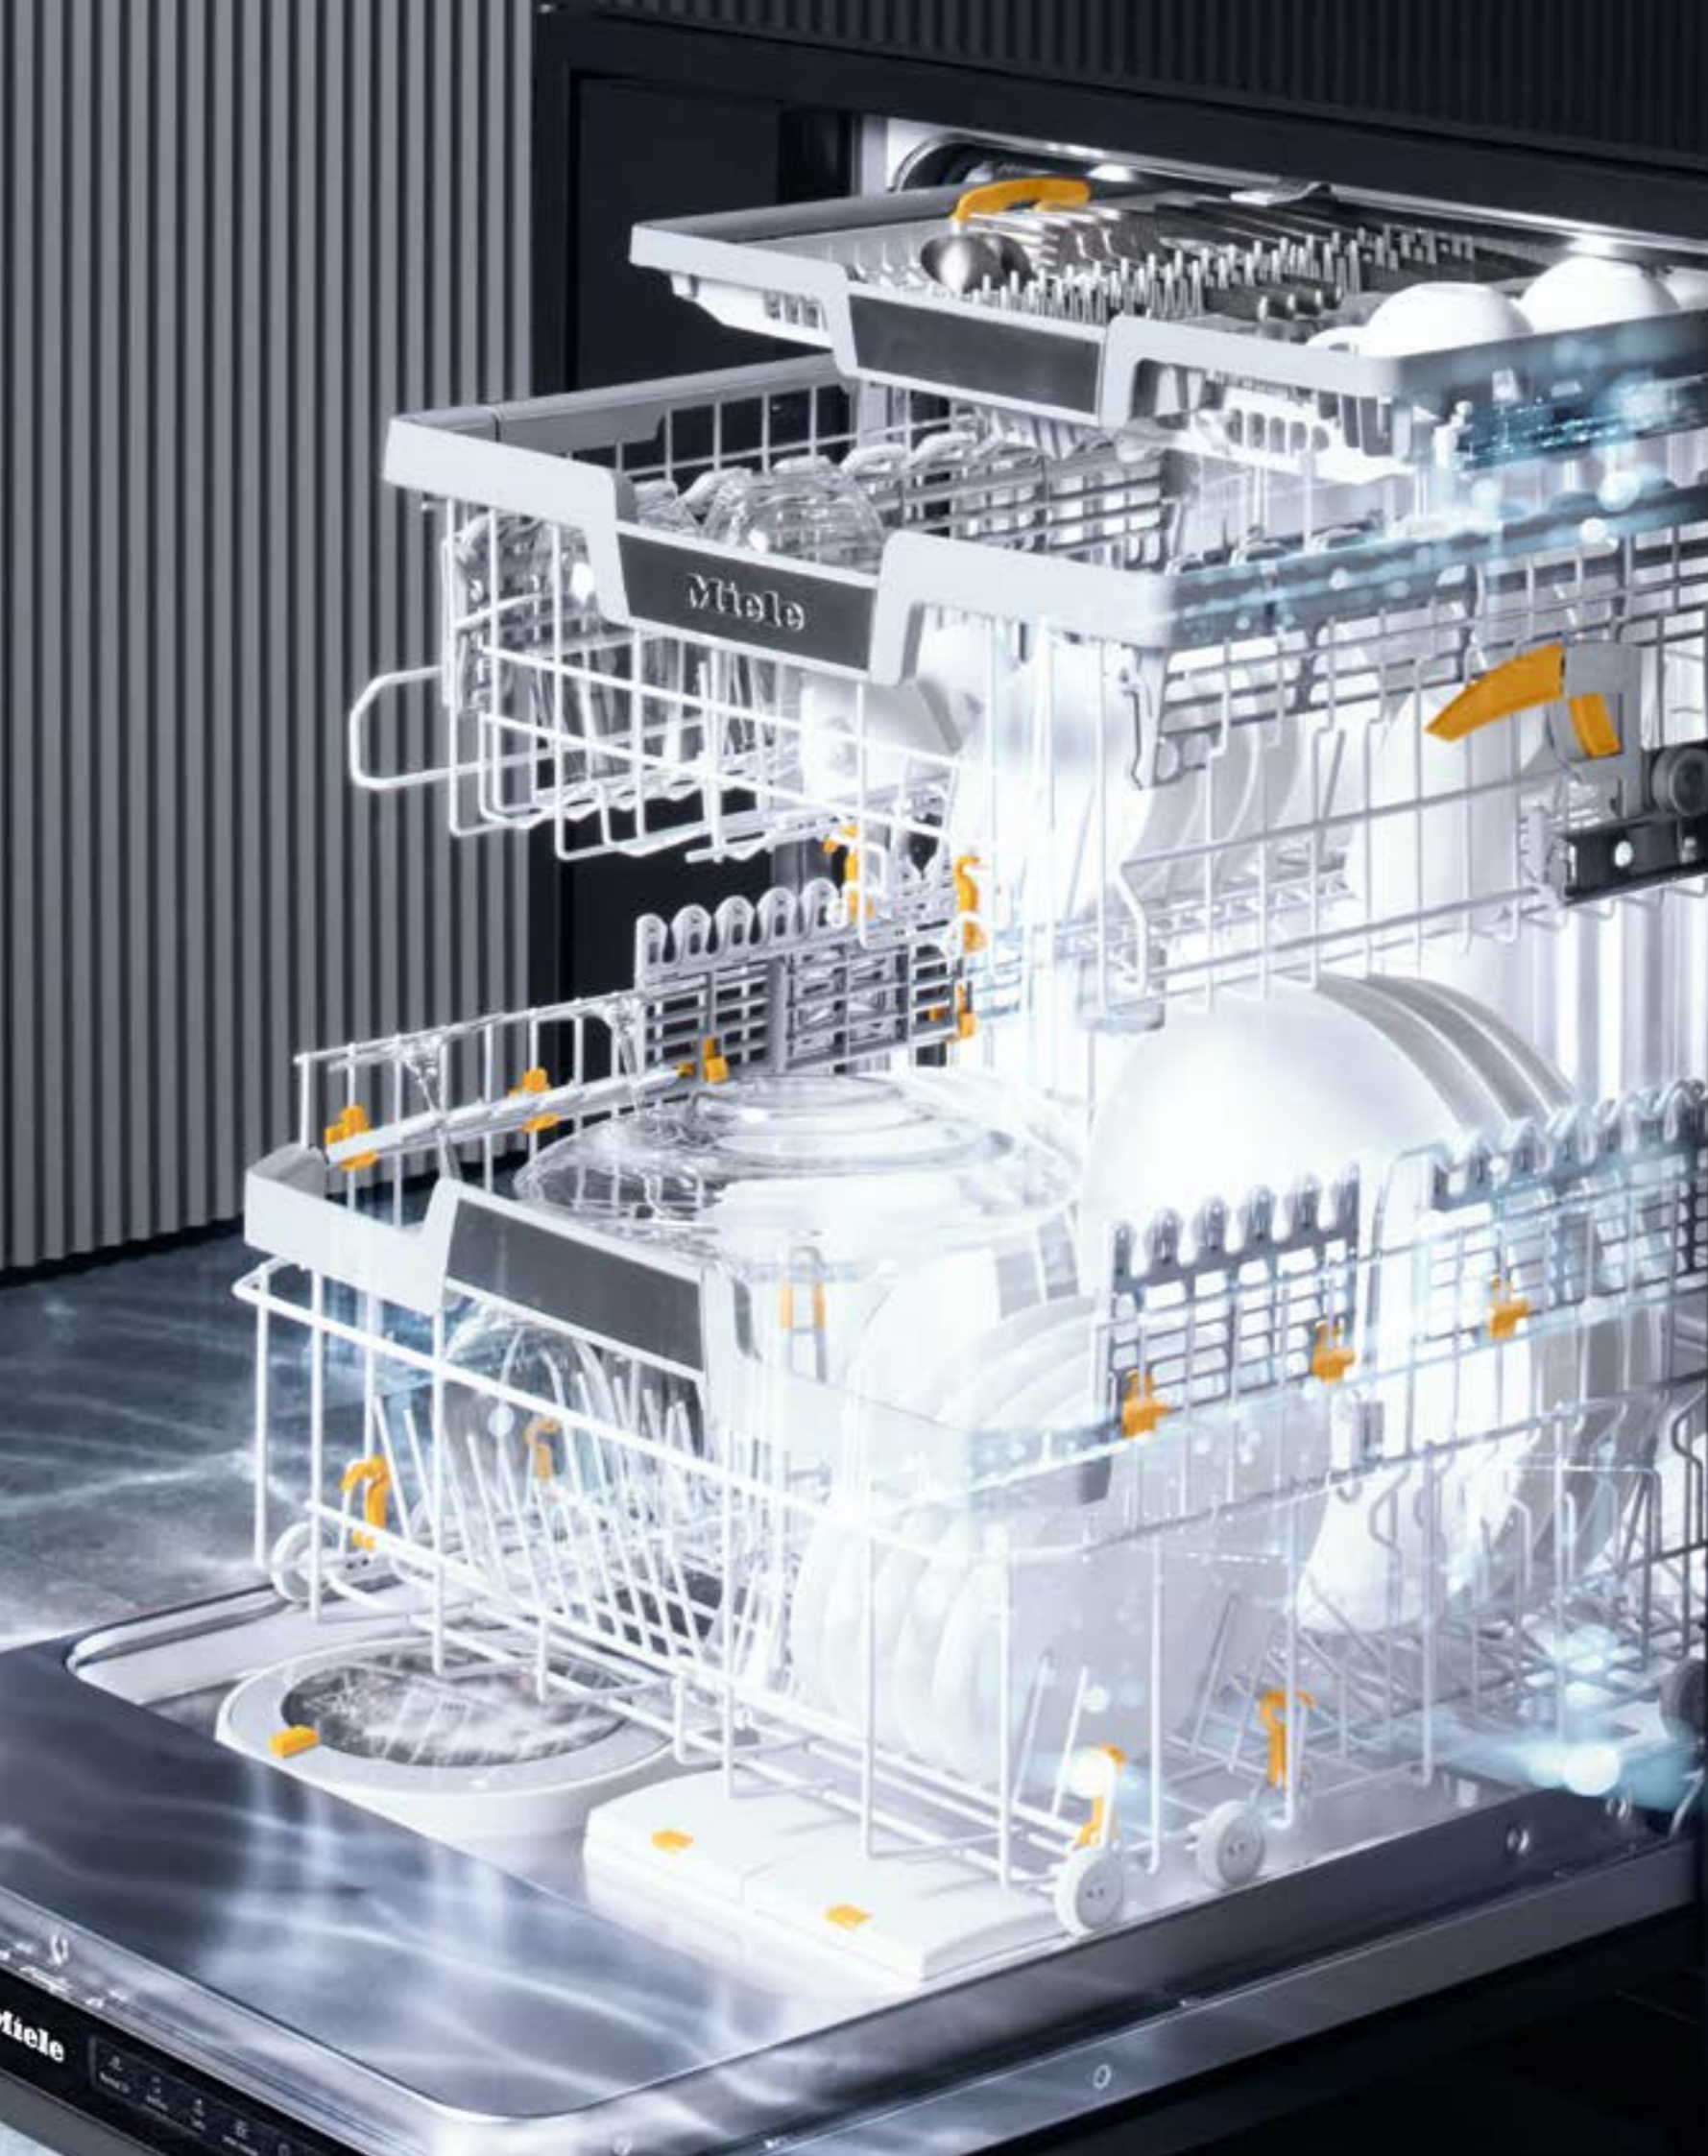

New space to improve
cleaning results.

The new FlexLine Baskets open up previously
unimagined possibilities.

The new G 7000 Dishwashers create new space for perfect cleaning. The right-hand section of the new 3D MultiFlex Tray can be lowered to accommodate small items such as espresso cups and shallow bowls. And the left-hand section can be moved to provide space for long-stem glasses in the upper basket. Split rows of hinged spikes in the upper basket allow bowls to be perfectly positioned with optimum spacing. In combination with the innovative AutoDos system, this achieves better results than ever before.

*FlexLine
Baskets*
/New