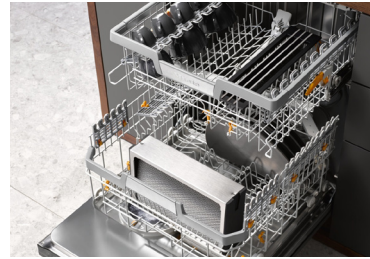

No matter where you are, use the Miele@mobile app to automatically start your dishwasher at pre-determined times.

FlexLine Baskets

These baskets offer incredible flexibility for loading and cleaning all kinds of dishware and utensils.